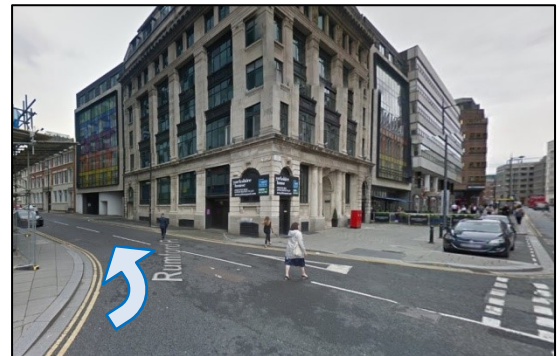

Directions: The Home Office from Liverpool ONE Bus Station

The Home Office: UK Visas & Immigration
Capital Building
6 Union Street
Liverpool L3 9AF

Walking time: 15 minutes

1. Exit the station onto Strand Street. Turn right.

2. Walk along Strand Street, straight on to George's Dock Gates.

3. When you see the Mercure Hotel, turn right onto Chapel Street.

4. Walk along Chapel Street. Turn left onto Rumford Street.

5. Walk along Rumford Street on to Union Street. Keep walking.